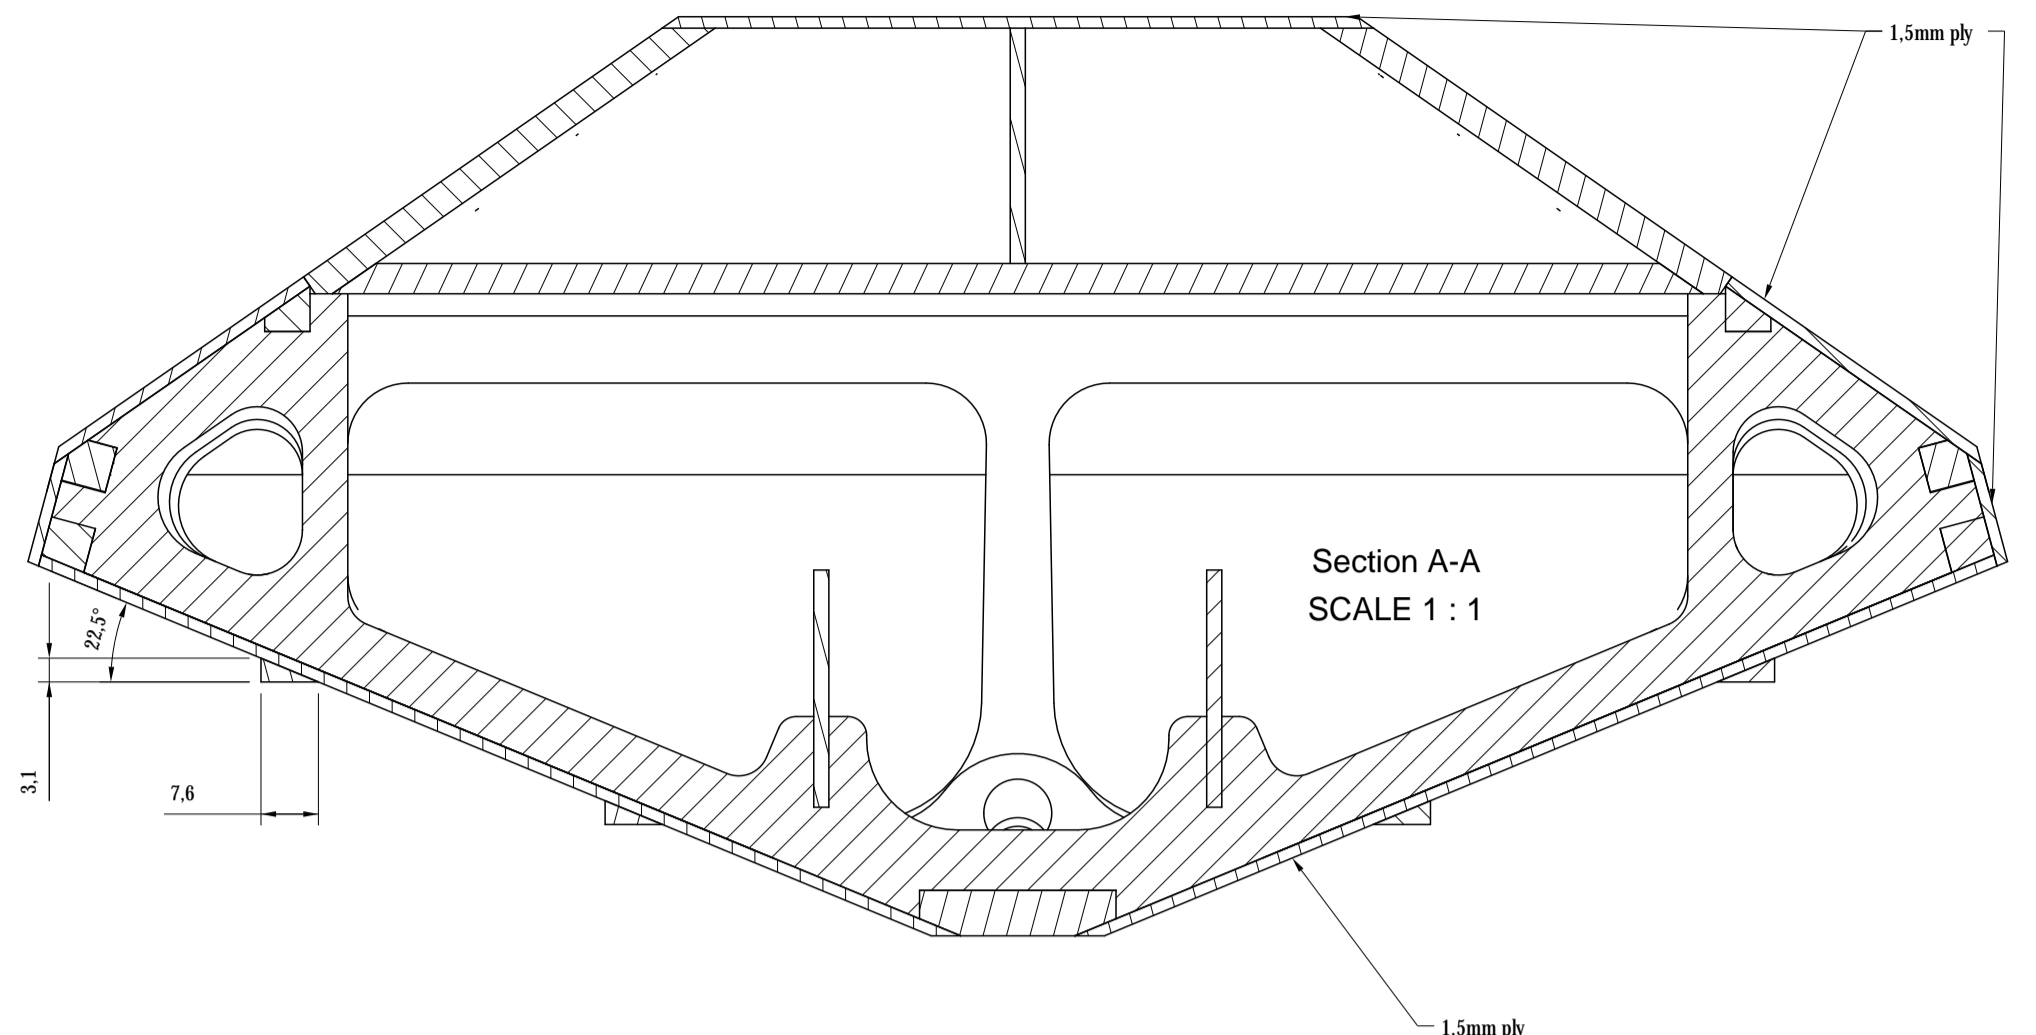

Item No.	Part Numbe	Description
1	B1	6mm ply
2	B2	6mm ply
3	B3	6mm ply
4	B4	6mm ply
5	B5	6mm ply
6	B6	6mm ply
7	B7	6mm ply
8	B8	6mm ply
9	B9	6mm ply
10	B10	6mm ply
11	B11	6mm ply
12	E1	2mm epoxy
13	C1	4mm ply
14	C2	2mm ply
15	C3	4mm ply
16	C4	2mm ply

E	A1	Date: 4-12-07	
		Drawn: Bas Ladru	Rev: 2
Title: Wasabi 900E		Sheet: 1	

Item No.	Part Number	Qty	Description
1	C1	1	4mm ply
2	C2	1	2mm ply
3	C3	2	4mm ply
4	C4	1	2mm ply
5	C5	1	2mm ply
6	B1	1	6mm ply
7	B2	1	6mm ply
8	B3	1	6mm ply
9	B4	1	6mm ply
10	B5	1	6mm ply
11	B6	1	6mm ply
12	B7	1	6mm ply
13	B8	1	6mm ply
14	B9	1	6mm ply
15	B10	1	6mm ply
16	B11	1	6mm ply
17	S1	2	Stringer 6x6mm
18	S2	2	Stringer 6x6mm
19	S3	2	Stringer 6x6mm
20	S4	2	Stringer 6x6mm
21	S5	2	Stringer 6x6mm

E	A1		
Scale 1:2	Drawn Bas Ladru	Date 4-12-07	
		Rev. 2	
		Sheet 2	