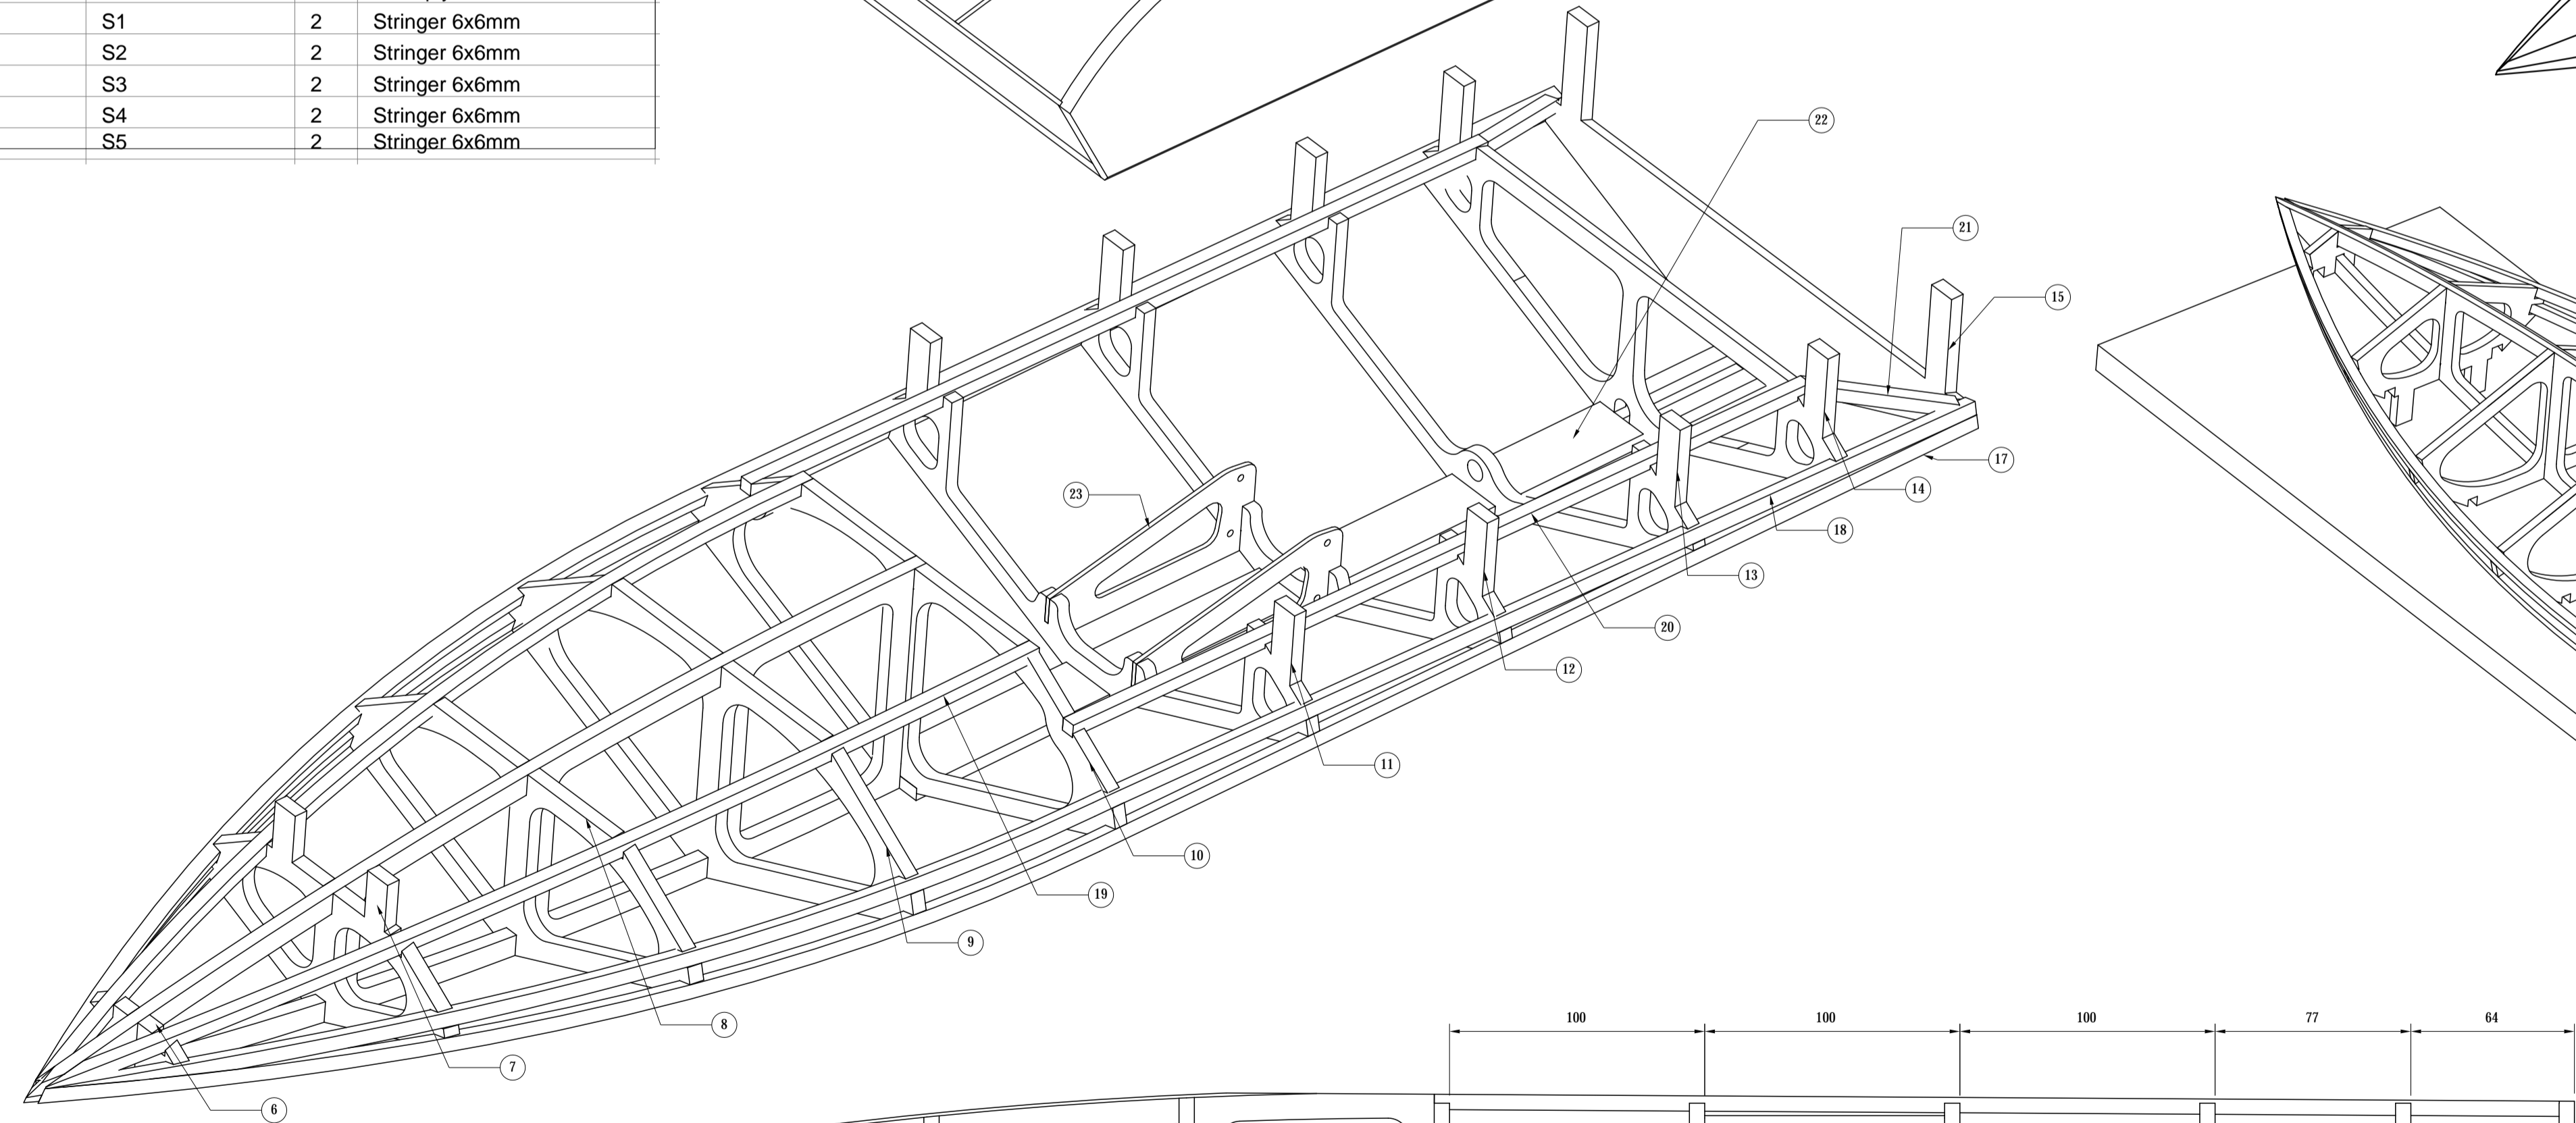

Item No.	Part Numbe	Description
1	B1	6mm ply
2	B2	6mm ply
3	B3	6mm ply
4	B4	6mm ply
5	B5	6mm ply
6	B6	6mm ply
7	B7	6mm ply
8	B8	6mm ply
9	B9	6mm ply
10	B10	6mm ply
11	B11	6mm ply
12	E1	2mm epoxy
13	C1	4mm ply
14	C2	2mm ply
15	C3	4mm ply
16	C4	2mm ply

E	A1	Date: 4-12-07	
		Drawn: Bas Ladru	Rev: 2
Title: Wasabi 900E		Sheet: 1	

Item No.	Part Number	Qty	Description
1	C1	1	4mm ply
2	C2	1	2mm ply
3	C3	2	4mm ply
4	C4	1	2mm ply
5	C5	1	2mm ply
6	B1	1	6mm ply
7	B2	1	6mm ply
8	B3	1	6mm ply
9	B4	1	6mm ply
10	B5	1	6mm ply
11	B6	1	6mm ply
12	B7	1	6mm ply
13	B8	1	6mm ply
14	B9	1	6mm ply
15	B10	1	6mm ply
16	B11	1	6mm ply
17	S1	2	Stringer 6x6mm
18	S2	2	Stringer 6x6mm
19	S3	2	Stringer 6x6mm
20	S4	2	Stringer 6x6mm
21	S5	2	Stringer 6x6mm

E	A1		
Scale 1:2	Drawn Bas Ladru	Date 4-12-07	
		Rev. 2	
		Sheet 2	