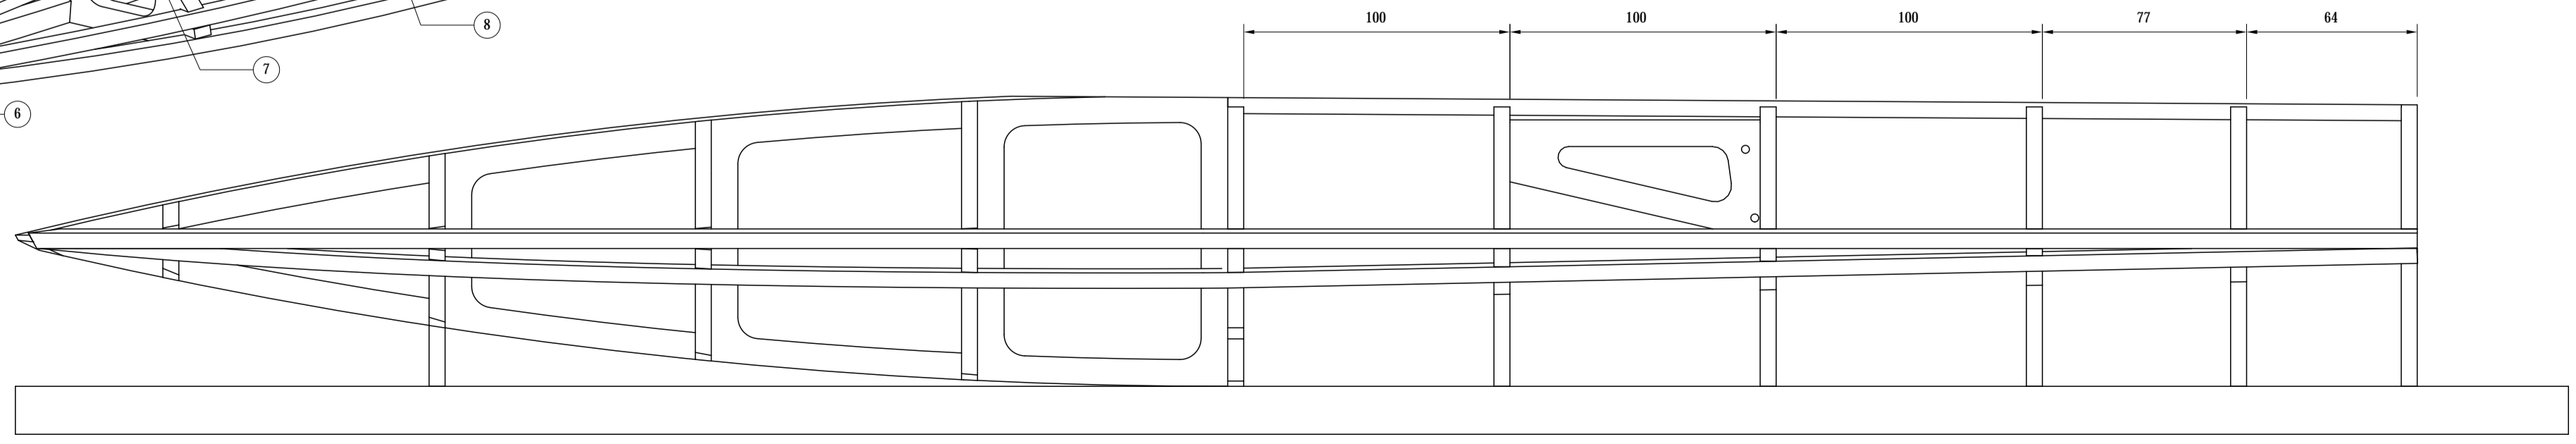

Item No.	Part Numbe	Description
1	B1	6mm ply
2	B2	6mm ply
3	B3	6mm ply
4	B4	6mm ply
5	B5	6mm ply
6	B6	6mm ply
7	B7	6mm ply
8	B8	6mm ply
9	B9	6mm ply
10	B10	6mm ply
11	B11	6mm ply
12	E1	2mm epoxy
13	C1	4mm ply
14	C2	2mm ply
15	C3	4mm ply
16	C4	2mm ply

E	A1	Date: 4-12-07	
		Drawn: Bas Ladru	Rev: 2
Title: Wasabi 900E		Sheet: 1	

Item No.	Part Number	Qty	Description
1	C1	1	4mm ply
2	C2	1	2mm ply
3	C3	2	4mm ply
4	C4	1	2mm ply
5	C5	1	2mm ply
6	B1	1	6mm ply
7	B2	1	6mm ply
8	B3	1	6mm ply
9	B4	1	6mm ply
10	B5	1	6mm ply
11	B6	1	6mm ply
12	B7	1	6mm ply
13	B8	1	6mm ply
14	B9	1	6mm ply
15	B10	1	6mm ply
16	B11	1	6mm ply
17	S1	2	Stringer 6x6mm
18	S2	2	Stringer 6x6mm
19	S3	2	Stringer 6x6mm
20	S4	2	Stringer 6x6mm
21	S5	2	Stringer 6x6mm

E	A1		
Scale 1:2	Drawn Bas Ladru	Date 4-12-07	
		Rev. 2	
		Sheet 2	