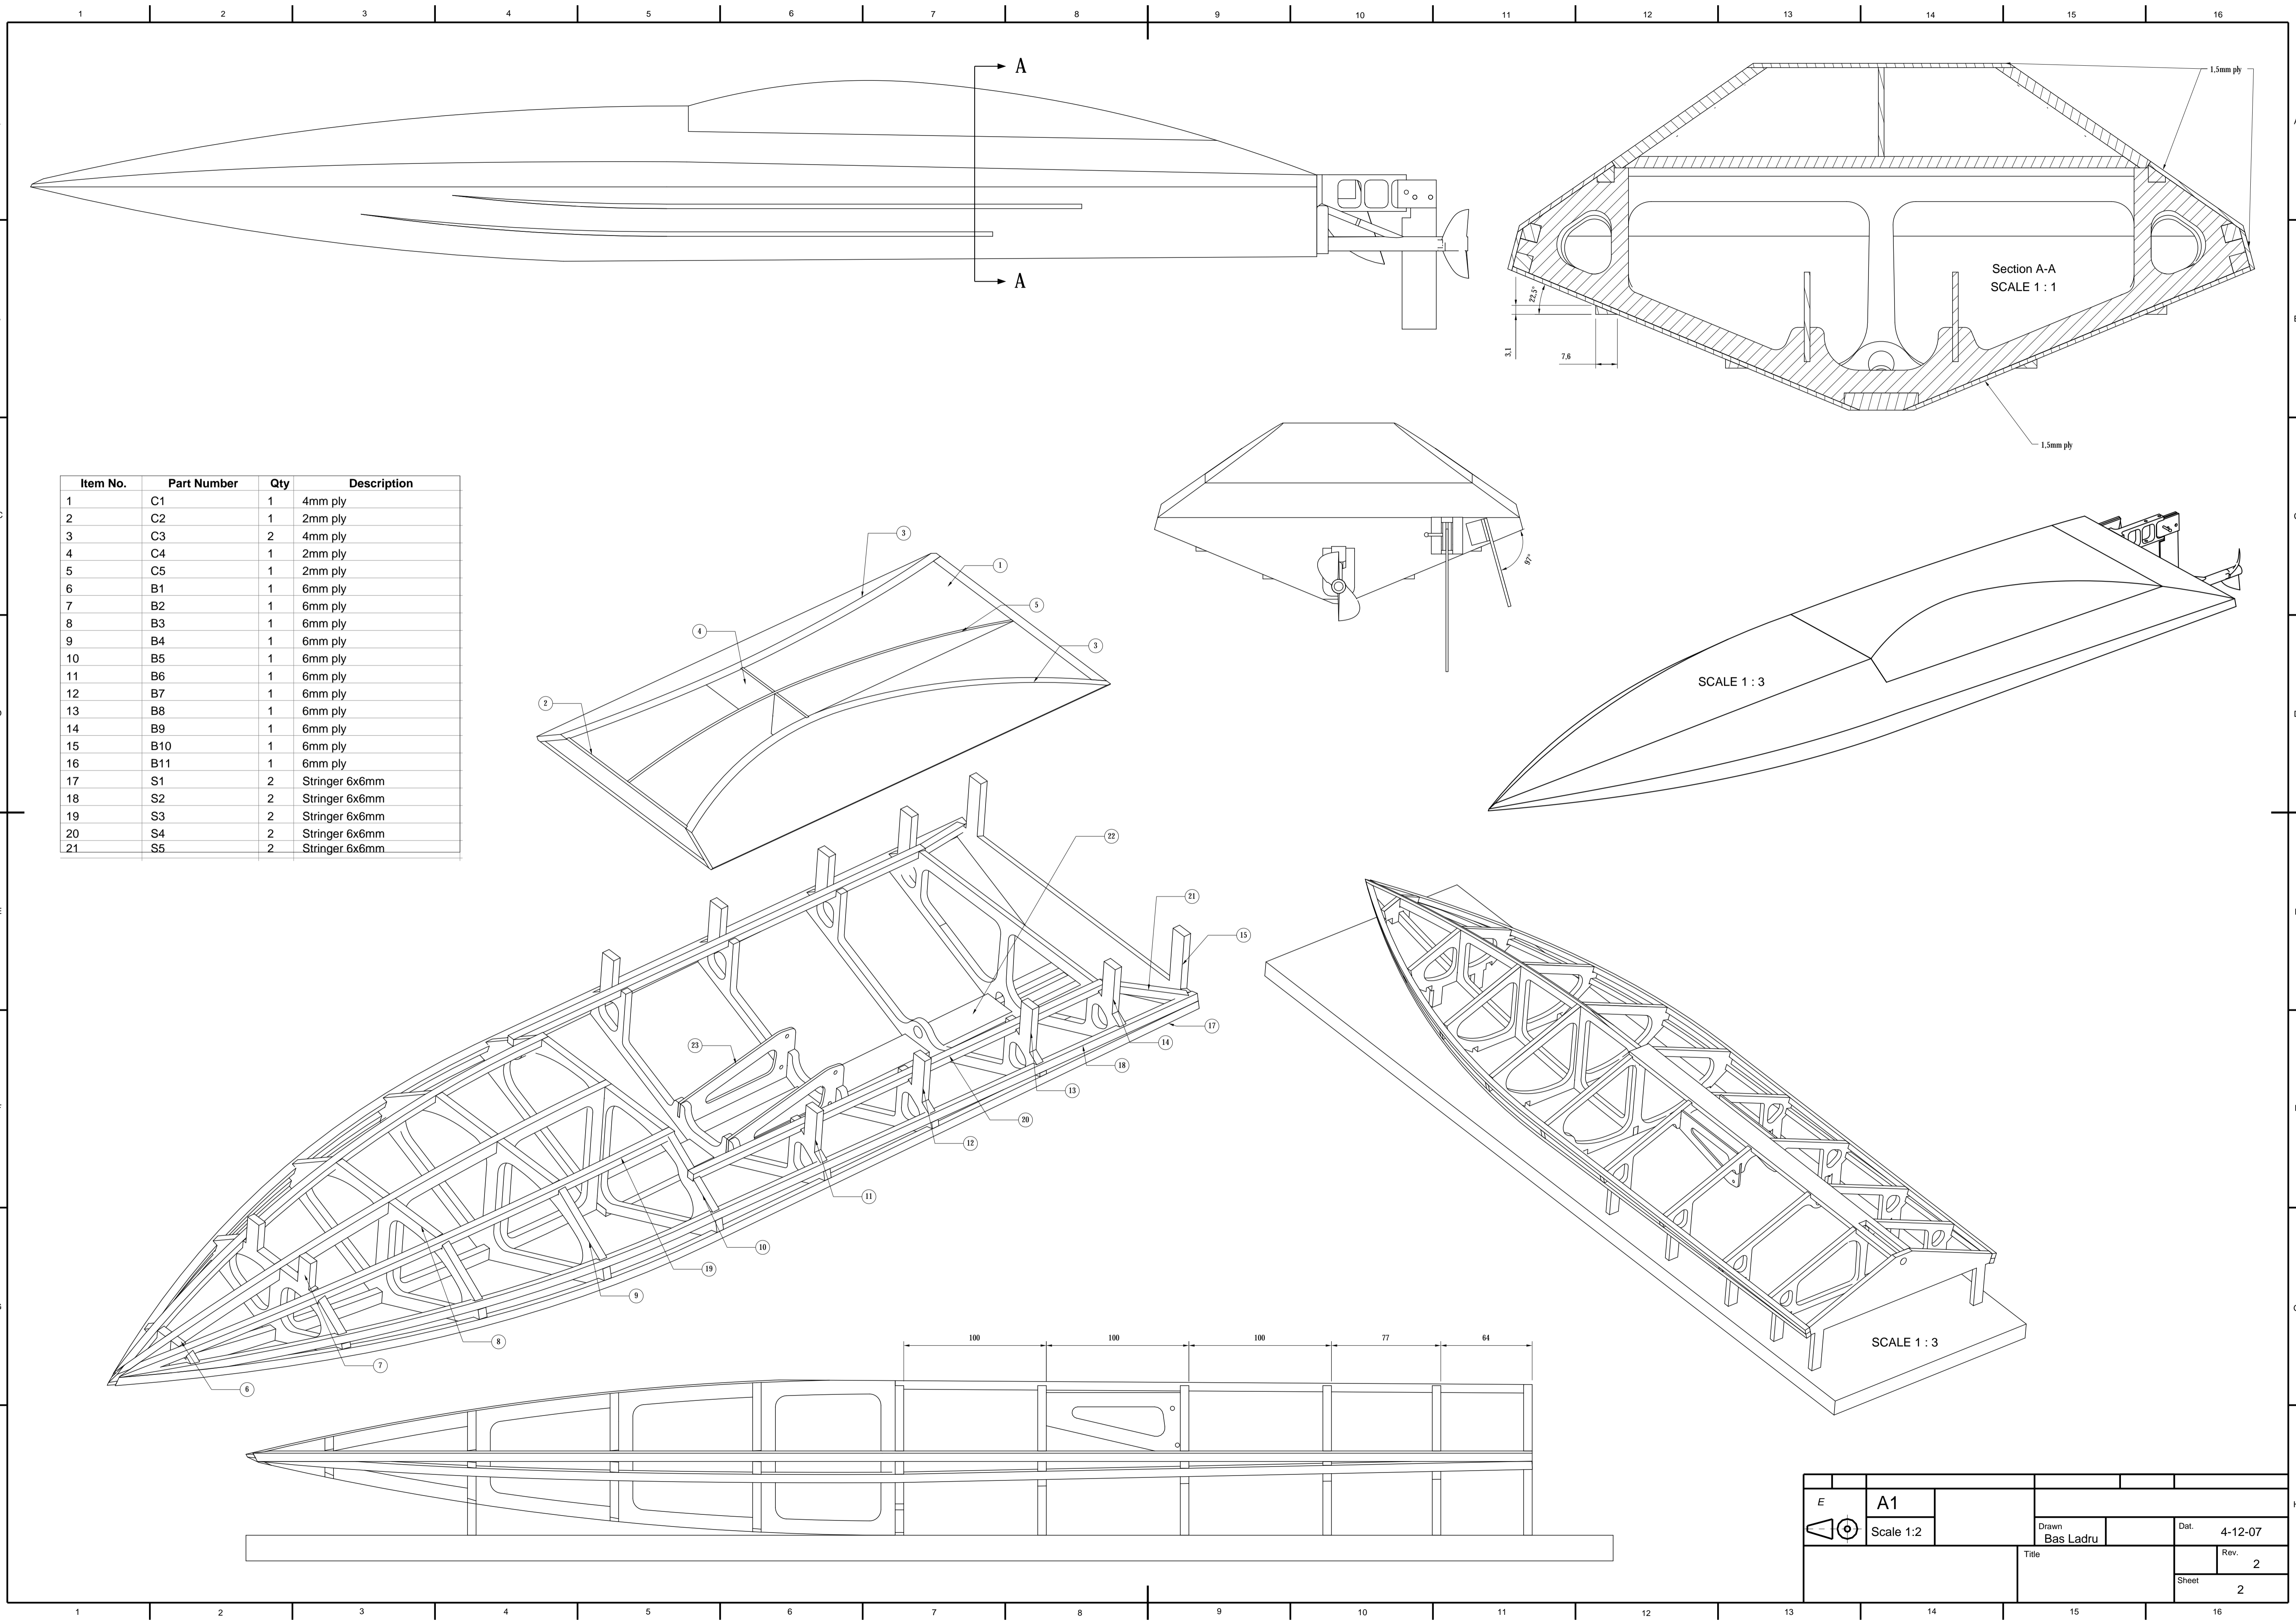

Item No.	Part Numbe	Description
1	B1	6mm ply
2	B2	6mm ply
3	B3	6mm ply
4	B4	6mm ply
5	B5	6mm ply
6	B6	6mm ply
7	B7	6mm ply
8	B8	6mm ply
9	B9	6mm ply
10	B10	6mm ply
11	B11	6mm ply
12	E1	2mm epoxy
13	C1	4mm ply
14	C2	2mm ply
15	C3	4mm ply
16	C4	2mm ply

E	A1	Date: 4-12-07	
		Drawn: Bas Ladru	Rev: 2
Title: Wasabi 900E		Sheet: 1	

Item No.	Part Number	Qty	Description
1	C1	1	4mm ply
2	C2	1	2mm ply
3	C3	2	4mm ply
4	C4	1	2mm ply
5	C5	1	2mm ply
6	B1	1	6mm ply
7	B2	1	6mm ply
8	B3	1	6mm ply
9	B4	1	6mm ply
10	B5	1	6mm ply
11	B6	1	6mm ply
12	B7	1	6mm ply
13	B8	1	6mm ply
14	B9	1	6mm ply
15	B10	1	6mm ply
16	B11	1	6mm ply
17	S1	2	Stringer 6x6mm
18	S2	2	Stringer 6x6mm
19	S3	2	Stringer 6x6mm
20	S4	2	Stringer 6x6mm
21	S5	2	Stringer 6x6mm

E	A1		
Scale 1:2	Drawn Bas Ladru	Date 4-12-07	
		Rev. 2	
		Sheet 2	